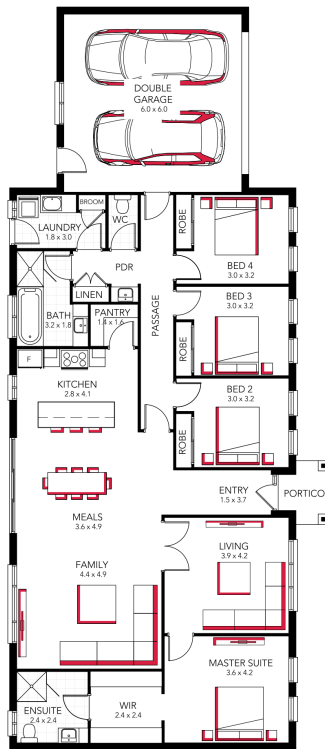

Cedars 25

ADDRESS	LOT WIDTH	LOT SIZE	HOUSE SIZE
Lot 31 Sorelli Estate, Sorelli Estate	27.00	842.00 m ²	224.80 m ²

Your Inclusions

Kartirath Singh

0490226196
Kartirath.singh@davissandershomes.com.au